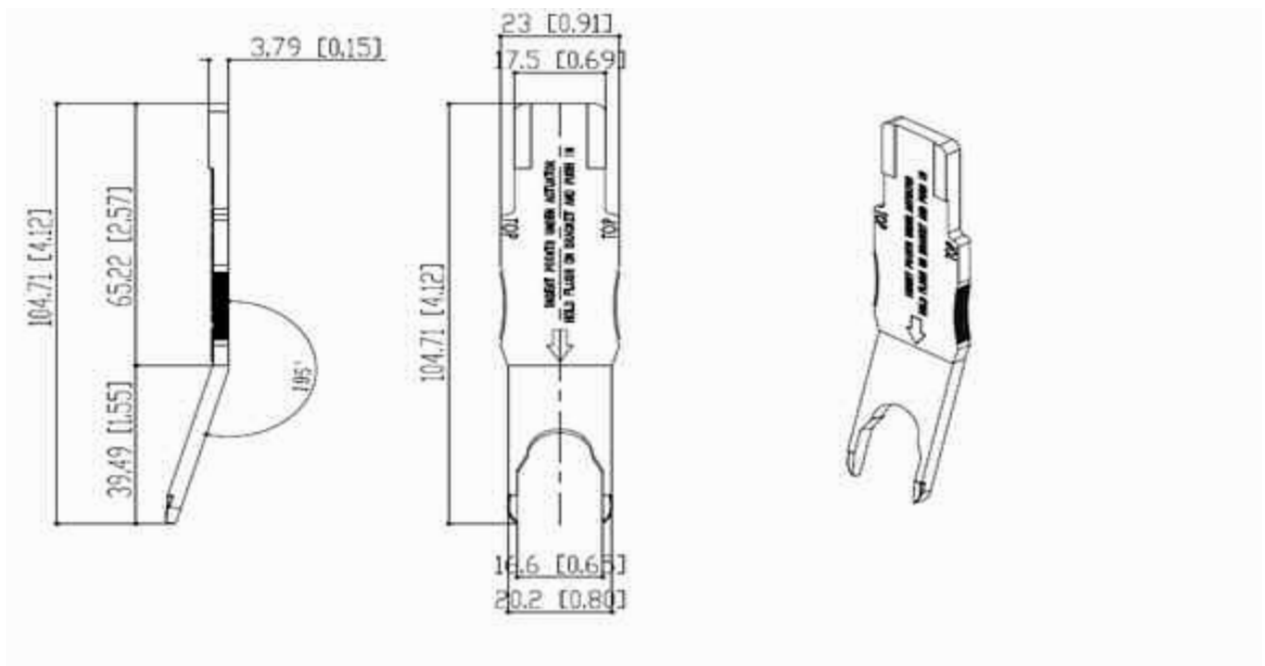

### Technical Information Sheet

Part No. 0-798-95

Rocker Removal Tool

Durite's Rocker Removal Tool, used for removing rocker switches from their seating with ease, reducing the risk of damaging the switch or surround.

### Technical Drawing (not to scale)

### Specification

Material:  
Colour  
Certificate  
Dimensions

Plastic  
Green  
n/a  
Please see above (dimensions in mm)

The information contained in this document is correct to the best of our knowledge at the time of printing. However, specifications may change at any time without notice.